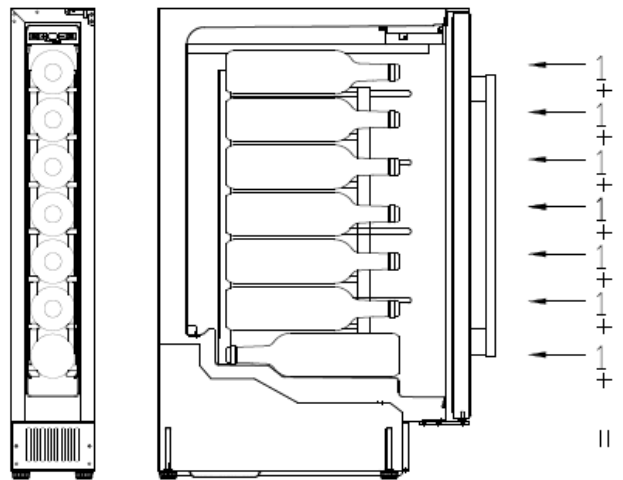

Installation Diagram 安裝圖則

Model: VZ07SSUG
Ver.1.0

Specifications may change due to product improvement, no prior notice will be given.