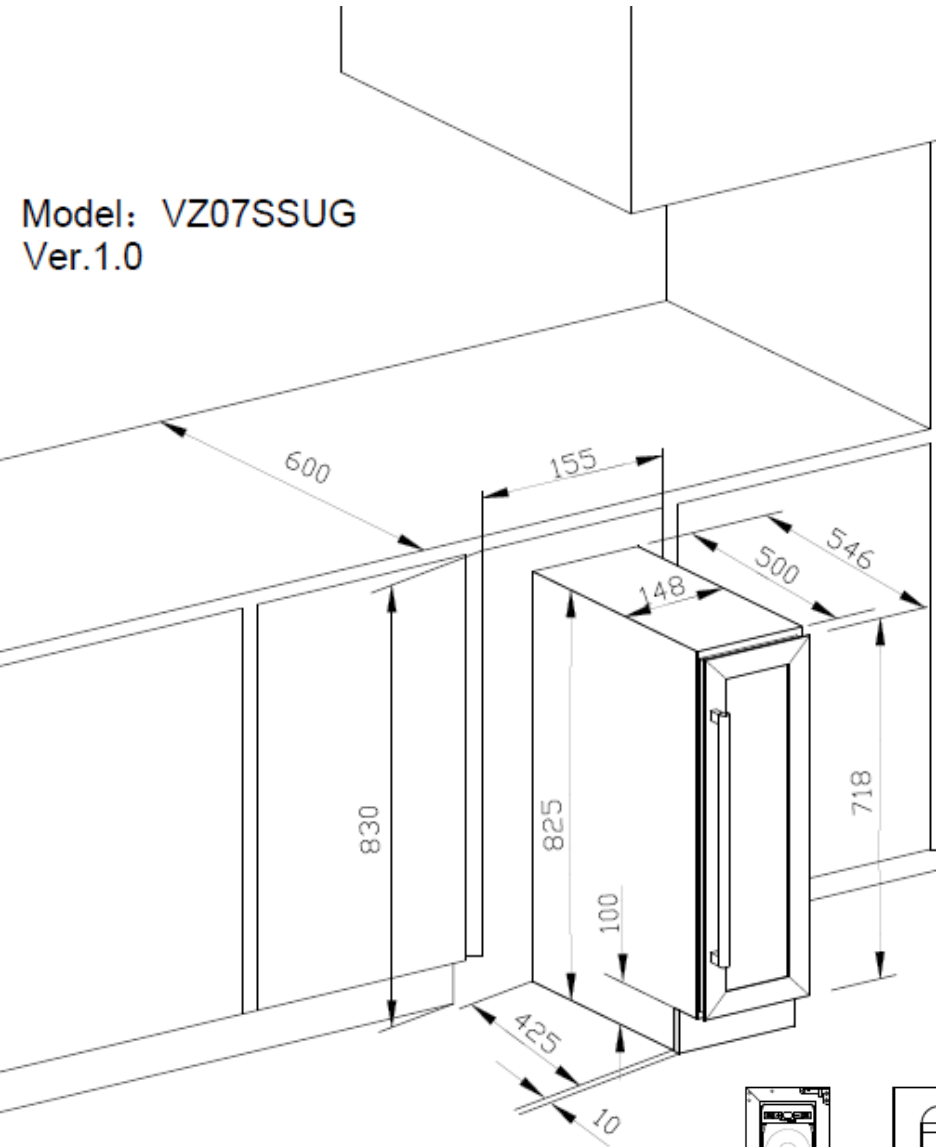

Installation Diagram 安裝圖則

Model: VZ07SSUG
Ver.1.0

Specifications may change due to product improvement, no prior notice will be given.