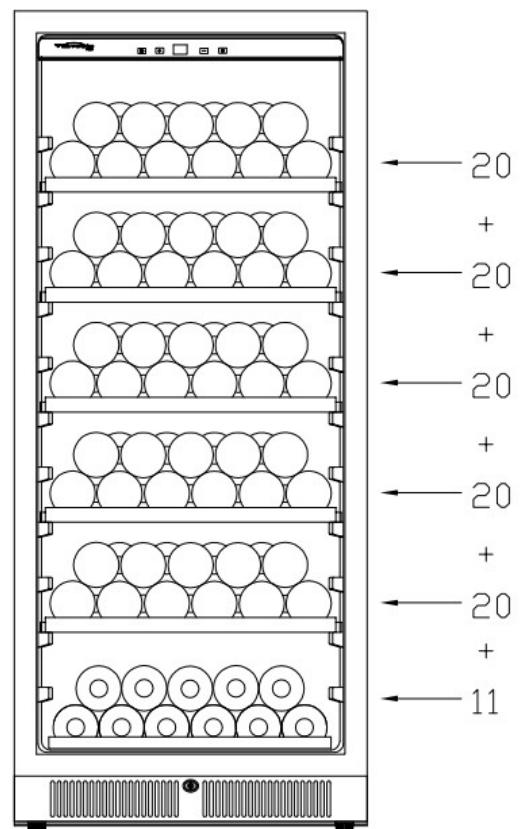

Recess handle & Reversible Door

隱藏式門柄及可調開門方向

Blue LED Lighting with dimmer light design

內置淡藍色LED燈

Fine beech wood shelves

櫟木層架令震動減至最低

Free-standing installation

獨立式擺放

Security lock system with keys

安全鎖連開關鑰匙

Environmentally-friendly refrigerant (R600a)

環保雪種 (R600a)

Model	型號	VZ111SSFG
No. of Bottles Stored	盛載數量 (瓶)	111 Bottles 瓶
Capacity (Liters)	容量 (公升)	323
Shelving Material	層架物料	Beech wood 櫟木
Temperature range	溫度範圍	5°C - 18°C
Climate Classification	操作環境溫度	10°C - 32°C
Power & Voltage	功率及電壓	150W / 220-240V~ / 50 Hz
Product Dimensions (H x W x D) mm	產品尺寸 (高x 闊x 深) 毫米	1395 x 595 x 675
Product Net Weight (kg)	產品淨重 (公斤)	71

Specifications may change due to product improvement, No prior notice will be given.

規格如有修改，恕不另行通知。

Dimension
尺寸圖

Loading Diagram
酒瓶裝載圖

Specifications may change due to product improvement, No prior notice will be given.