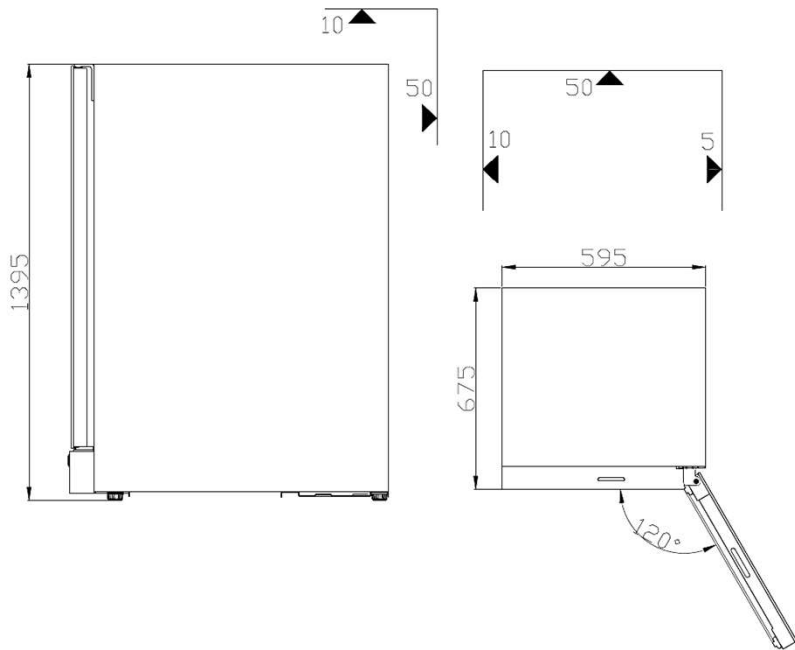

Security lock system with keys

安全鎖連開關鑰匙

Environmentally-friendly refrigerant (R600a)

環保雪種 (R600a)

Model	型號	VZ111SSFG
No. of Bottles Stored	盛載數量 (瓶)	111 Bottles 瓶
Capacity (Liters)	容量 (公升)	323
Shelving Material	層架物料	Beech wood 櫟木
Temperature range	溫度範圍	5°C - 18°C
Climate Classification	操作環境溫度	10°C - 32°C
Power & Voltage	功率及電壓	150W / 220-240V~ / 50 Hz
Product Dimensions (H x W x D) mm	產品尺寸 (高x 闊x 深) 毫米	1395 x 595 x 675
Product Net Weight (kg)	產品淨重 (公斤)	71

Specifications may change due to product improvement, No prior notice will be given.

規格如有修改，恕不另行通知。

Dimension
尺寸圖

Loading Diagram
酒瓶裝載圖

Specifications may change due to product improvement, No prior notice will be given.