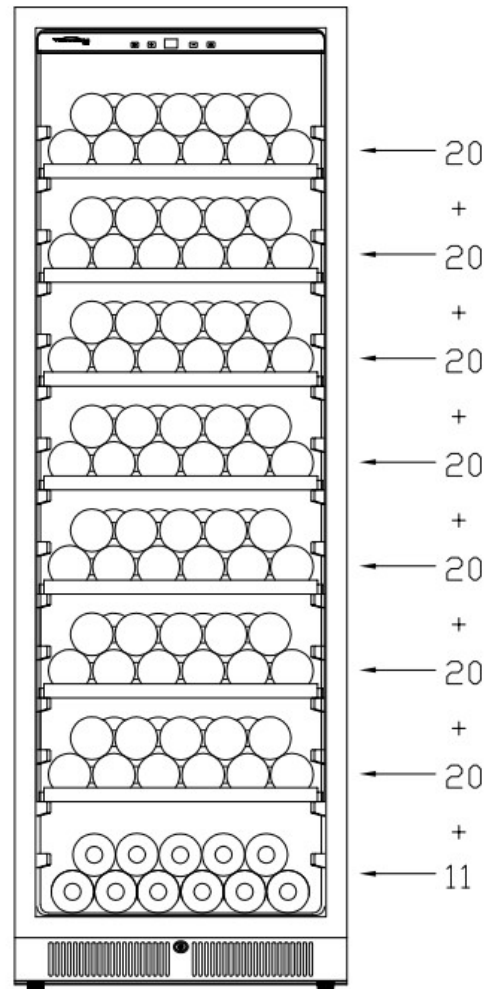

Recess handle & Reversible Door

隱藏式門柄及可調開門方向

Blue LED Lighting with dimmer light design

內置淡藍色LED燈

Fine beech wood shelves

櫟木層架令震動減至最低

Free-standing installation

獨立式擺放

Security lock system with keys

安全鎖連開關鑰匙

Environmentally-friendly refrigerant (R600a)

環保雪種 (R600a)

Model	型號	VZ151SSFG
No. of Bottles Stored	盛載數量 (瓶)	151 Bottles 瓶
Capacity (Liters)	容量 (公升)	426
Shelving Material	層架物料	Beech wood 櫟木
Temperature range	溫度範圍	5°C - 18°C
Climate Classification	操作環境溫度	10°C - 32°C
Power & Voltage	功率及電壓	165W / 220-240V~ / 50 Hz
Product Dimensions (H x W x D) mm	產品尺寸 (高x 闊x 深) 毫米	1768 x 595 x 675
Product Net Weight (kg)	產品淨重 (公斤)	85

Specifications may change due to product improvement, No prior notice will be given.

規格如有修改，恕不另行通知。

Dimension
尺寸圖

Loading Diagram
酒瓶裝載圖

Specifications may change due to product improvement, No prior notice will be given.