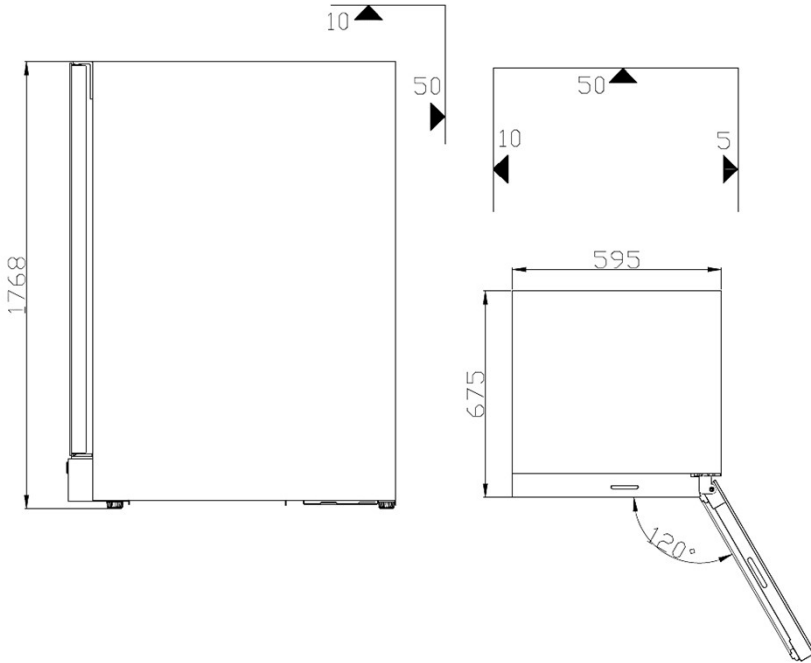

Security lock system with keys

安全鎖連開關鑰匙

Environmentally-friendly refrigerant (R600a)

環保雪種 (R600a)

Model	型號	VZ151SSFG
No. of Bottles Stored	盛載數量 (瓶)	151 Bottles 瓶
Capacity (Liters)	容量 (公升)	426
Shelving Material	層架物料	Beech wood 櫟木
Temperature range	溫度範圍	5°C - 18°C
Climate Classification	操作環境溫度	10°C - 32°C
Power & Voltage	功率及電壓	165W / 220-240V~ / 50 Hz
Product Dimensions (H x W x D) mm	產品尺寸 (高x 闊x 深) 毫米	1768 x 595 x 675
Product Net Weight (kg)	產品淨重 (公斤)	85

Specifications may change due to product improvement, No prior notice will be given.

規格如有修改，恕不另行通知。

Dimension
尺寸圖

Loading Diagram
酒瓶裝載圖

Specifications may change due to product improvement, No prior notice will be given.