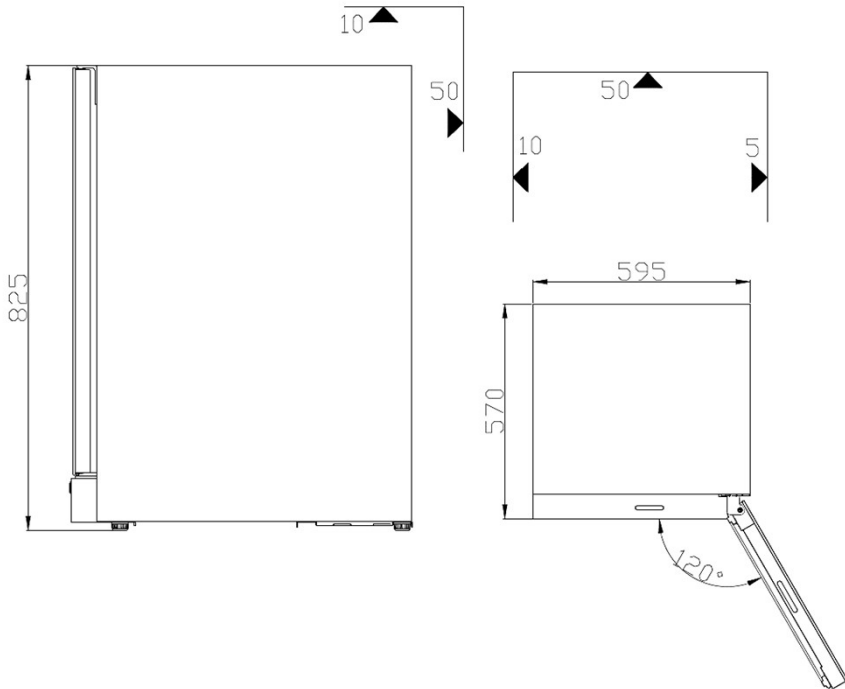

Security lock system with keys

安全鎖連開關鑰匙

Environmentally-friendly refrigerant (R600a)

環保雪種 (R600a)

Model	型號	VZ47SSFG
No. of Bottles Stored	盛載數量 (瓶)	47 Bottles 瓶
Capacity (Liters)	容量 (公升)	146
Shelving Material	層架物料	Beech wood 櫟木
Temperature range	溫度範圍	5°C - 18°C
Climate Classification	操作環境溫度	10°C - 32°C
Power & Voltage	功率及電壓	100W / 220-240V~ / 50 Hz
Product Dimensions (H x W x D) mm	產品尺寸 (高x 闊x 深) 毫米	825 x 595 x 570
Product Net Weight (kg)	產品淨重 (公斤)	43

Specifications may change due to product improvement, No prior notice will be given.

規格如有修改，恕不另行通知。

Dimension
尺寸圖

Loading Diagram
酒瓶裝載圖

Specifications may change due to product improvement, No prior notice will be given.