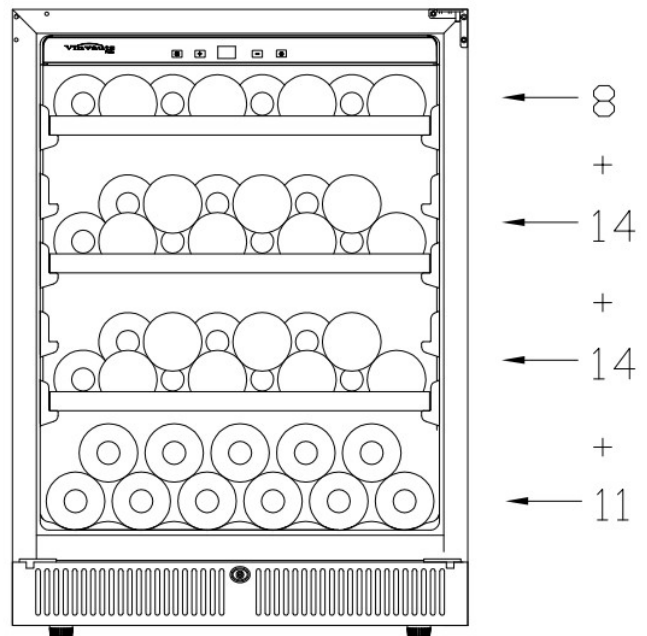

Security lock system with keys

安全鎖連開關鑰匙

Environmentally-friendly refrigerant (R600a)

環保雪種 (R600a)

Model	型號	VZ47SSFG
No. of Bottles Stored	盛載數量 (瓶)	47 Bottles 瓶
Capacity (Liters)	容量 (公升)	146
Shelving Material	層架物料	Beech wood 櫟木
Temperature range	溫度範圍	5°C - 18°C
Climate Classification	操作環境溫度	10°C - 32°C
Power & Voltage	功率及電壓	100W / 220-240V~ / 50 Hz
Product Dimensions (H x W x D) mm	產品尺寸 (高x 闊x 深) 毫米	825 x 595 x 570
Product Net Weight (kg)	產品淨重 (公斤)	43

Specifications may change due to product improvement, No prior notice will be given.

規格如有修改，恕不另行通知。

Dimension
尺寸圖

Loading Diagram
酒瓶裝載圖

Specifications may change due to product improvement, No prior notice will be given.