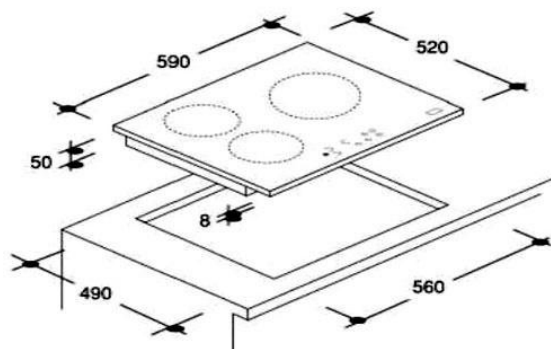

Induction hob

RPIF342

RPIF342 60 cm induction hob

- ◆ 3-zone induction
- ◆ Booster function on all zones, maximum 4.2kW
- ◆ Timer on all zones
- ◆ Electronic sensitive touch control
- ◆ Stainless steel frame in the front
- ◆ 15 power levels
- ◆ Max. 99 min electronic timer
- ◆ Child lock
- ◆ Residual heat indicator
- ◆ Single memo memory
- ◆ 10 level of security
- ◆ Cooking zones power:
 - Front left: 2.3 and 2.6KW (18cm)
 - Rear left: 1.2 and 1.5KW (14cm)
 - Center right: 3 and 4.2KW (28cm)
- ◆ Total power: 7200W
- ◆ Product dimension (H x W x D) mm : 50 x 590 x 520
- ◆ Built-in dimension (W x D) mm : 560 x 490