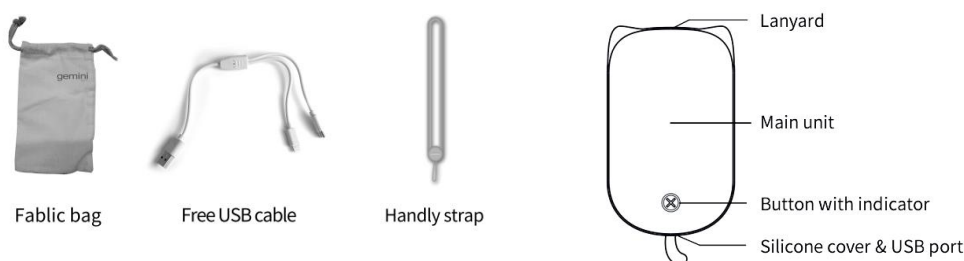

gemini
ITALY

Hand Warmer Powerbank 9000mAh

暖手充電寶 9000mAh

Model No.: 型號 : GPW9000G / GPW9000P

Before using your product for first time, please read this instruction manual.
在使用本產品前,請仔細閱讀本說明書并保存好.

Safety Precautions:

The structure of the product is as follows:

Remarks: Product images are for reference only, the actual product shall prevail.

Product specification:

Model: GPW9000P (Pink), GPW9000G (Green)

Product size: 74W*139H*26.5Dmm