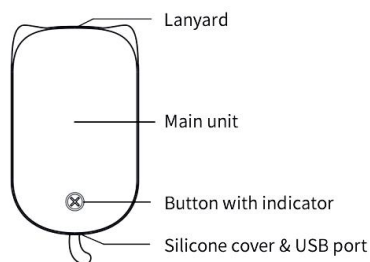

The structure of the product is as follows:

Remarks: Product images are for reference only, the actual product shall prevail.

Product specification:

Model: GPW9000P (Pink), GPW9000G (Green)

Product size: 74W*139H*26.5Dmm

Output : 5V/2A

Power : 17W

Battery capacity: 9000mAh Li-polymer battery.

Product accessories:

1. Fabric bag
2. Hardly strap
3. 2 in 1 charging cable

Guide to use (hand warmer function):

Turn On : press once to turn on the hand warmer, the white indicator light on. Turn on the warm hand function (Level one) press 2nd times ,the blue indicator light on , and press again, will turn off the hand warmer function.