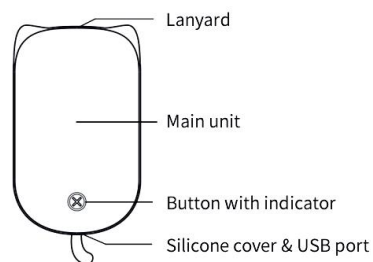

press the 2nd times, the blue indicator light on.

(Level two) blue light on around 50°C (±2°C)

Guide to use (charging function):

First , please full charging the power bank for around 6-7.5 hours before use.

Type-C input : MAX 5V/2A ,When charging the power bank by connecting the USB port to the adaptor (not included): then connect the Type C wire to the power bank, the blue light is bright, after full charging completed, the light will off.

USB output : Plug in the USB cord to power bank, connect the Type-C wire to mobile phone/device for charging, when output of 5 V/ 2A to phone , the white colour breathing light will flash. When finished charging or disconcert the wire for 10 seconds , white colour breathing light will off.

Shortage of electricity on power bank the light will be alternation of white and blue.

When using the charging function, the hand warmer can not be used.

When no power in the (Li-polymer battery) : press the key is completely not bright.

Full charging time: 5V/2A adapter around 6 -7.5 hours. (need to use the suitable adapter)

Multiple Circuit Protection:

In order to prevent the battery from being easily damaged and increase the service life of the battery.

Over-charge protection: When voltage reaches 4.2V, it will automatically stop charging and prevents the damage caused by the over charging of the battery.

Over-discharge protection: when the battery is depleted. Hand warmer will automatically stop the